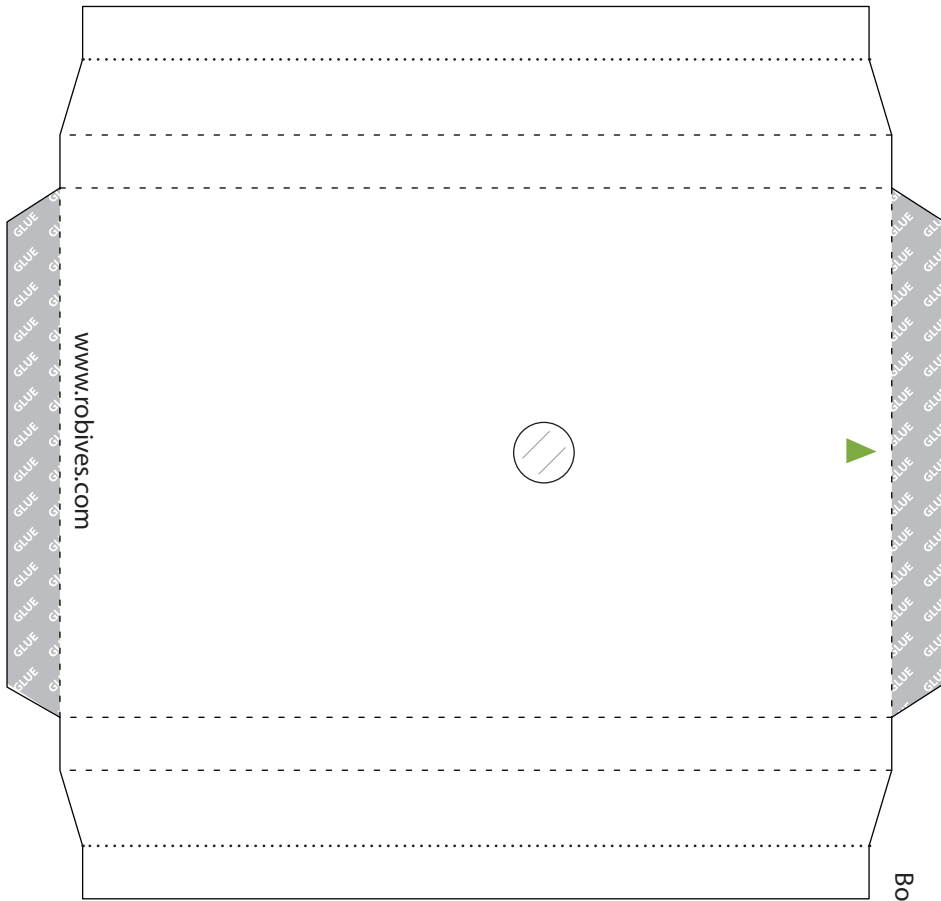

Axle Stub

Axle Tube

www.robives.com

Box Sides

Rob Ives / robives.com

robives.com

### Gear Up!

Turn the handle on the large gear and watch the small gear spin!

Full instructions for construction at [www.robives.com/gearup](http://www.robives.com/gearup)