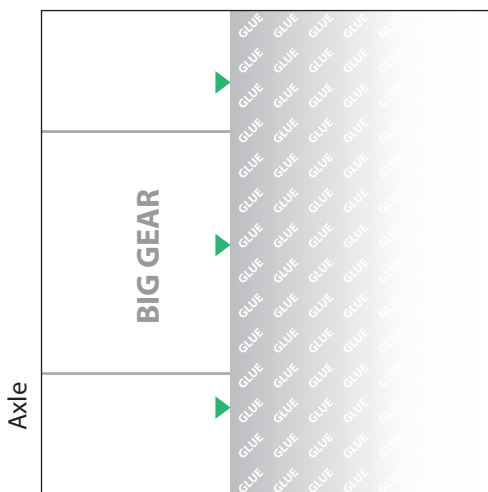

Axle Stub

Axle Tube

www.robives.com

Box Sides

Rob Ives / robives.com

robives.com

### Gear Up!

Turn the handle on the large gear and watch the small gear spin!

Full instructions for construction at [www.robives.com/gearup](http://www.robives.com/gearup)